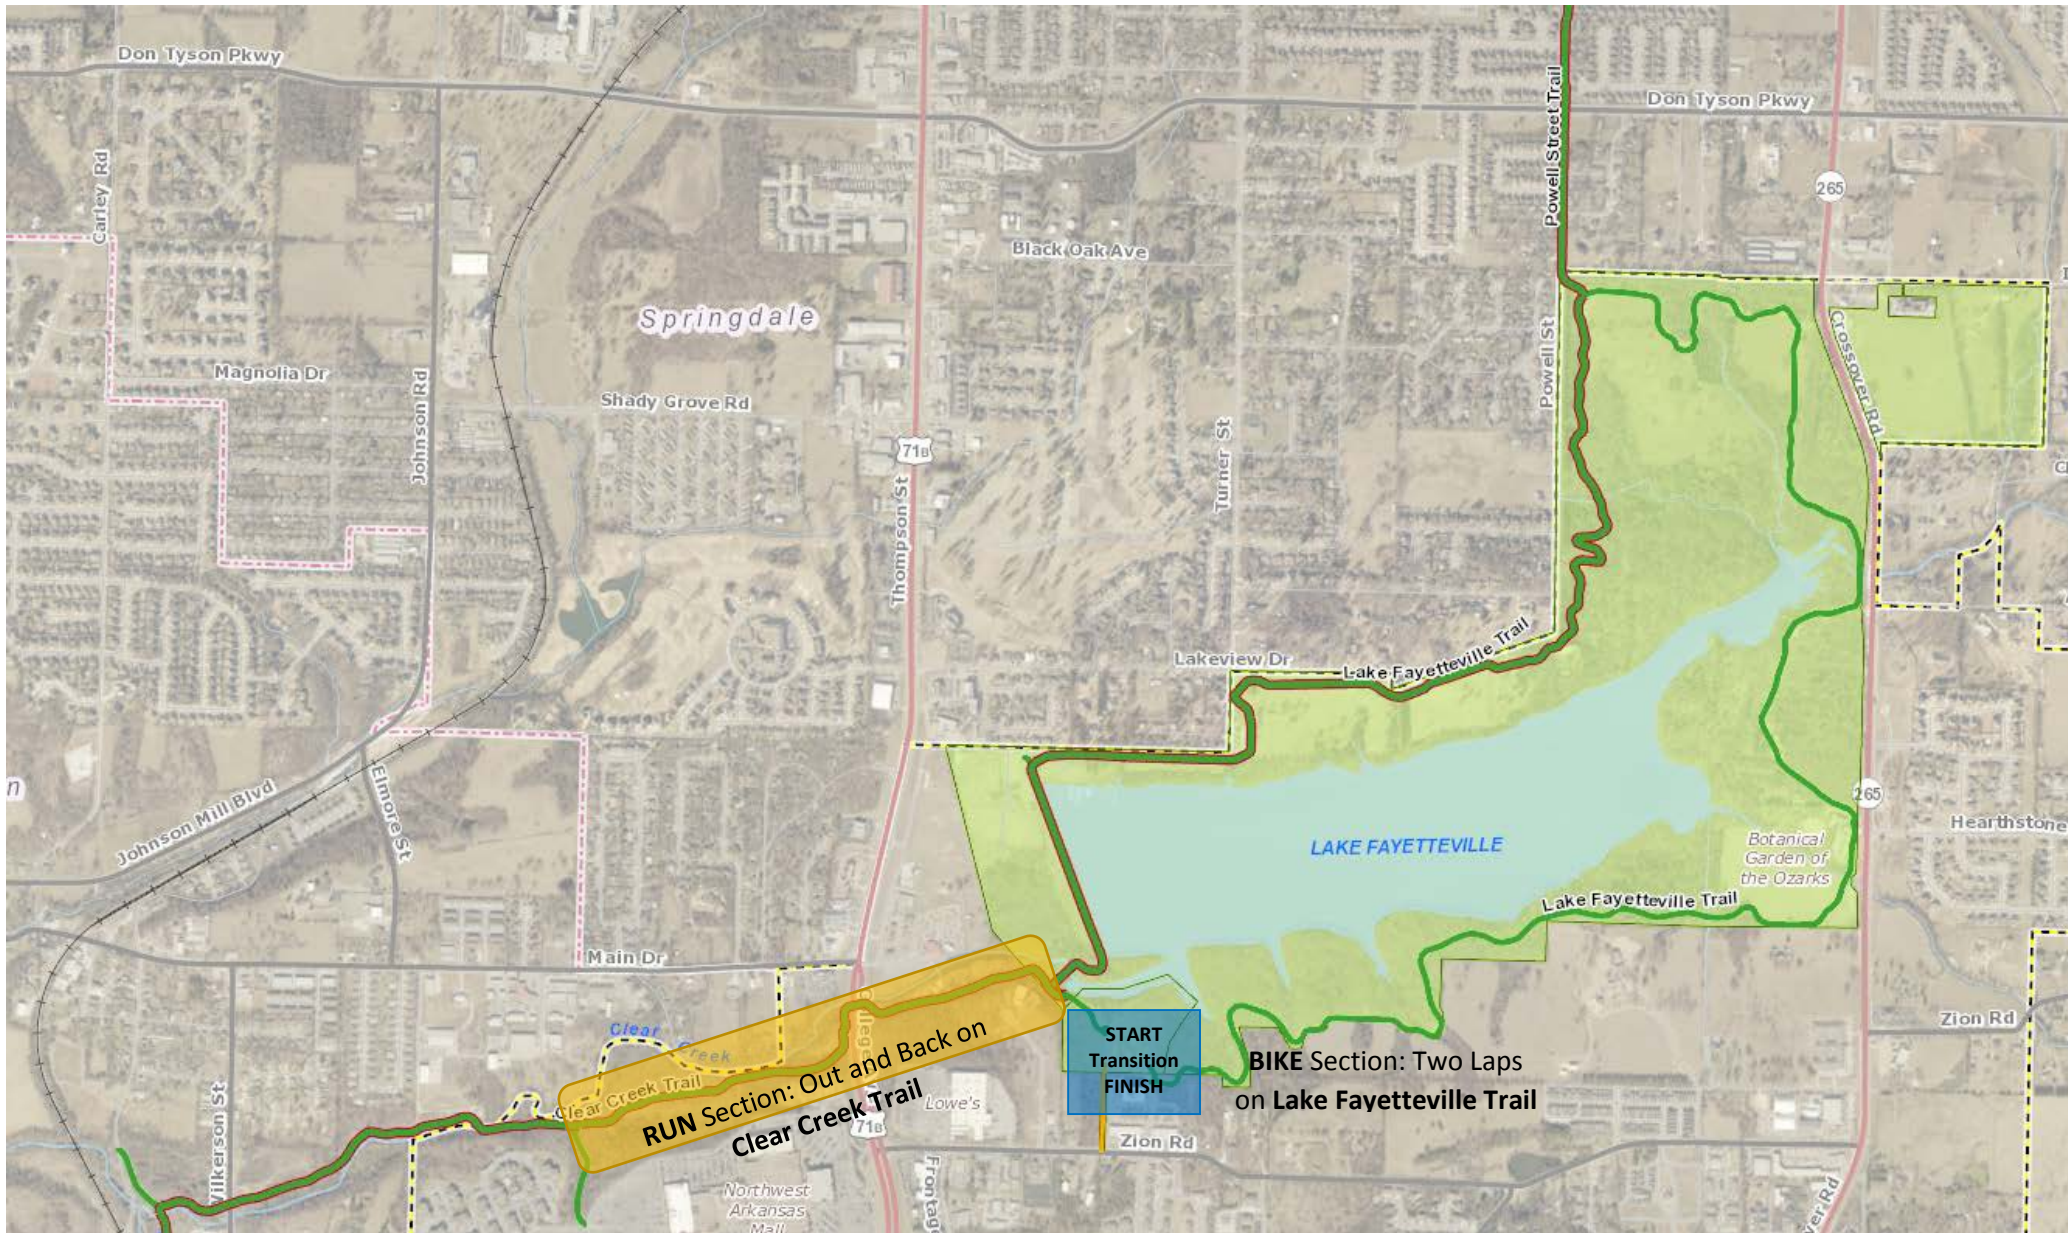

# Ladies DU Fayetteville

Large View - Map of Course

# Veterans Memorial Park: Vantage Drive / Zion Road, Fayetteville, AR 72701

**RUN** Turnaround will be where the Mall Access Trail enters Clear Creek Trail

**BIKE** course will go counter-clockwise around the Lake Fayetteville Trail twice