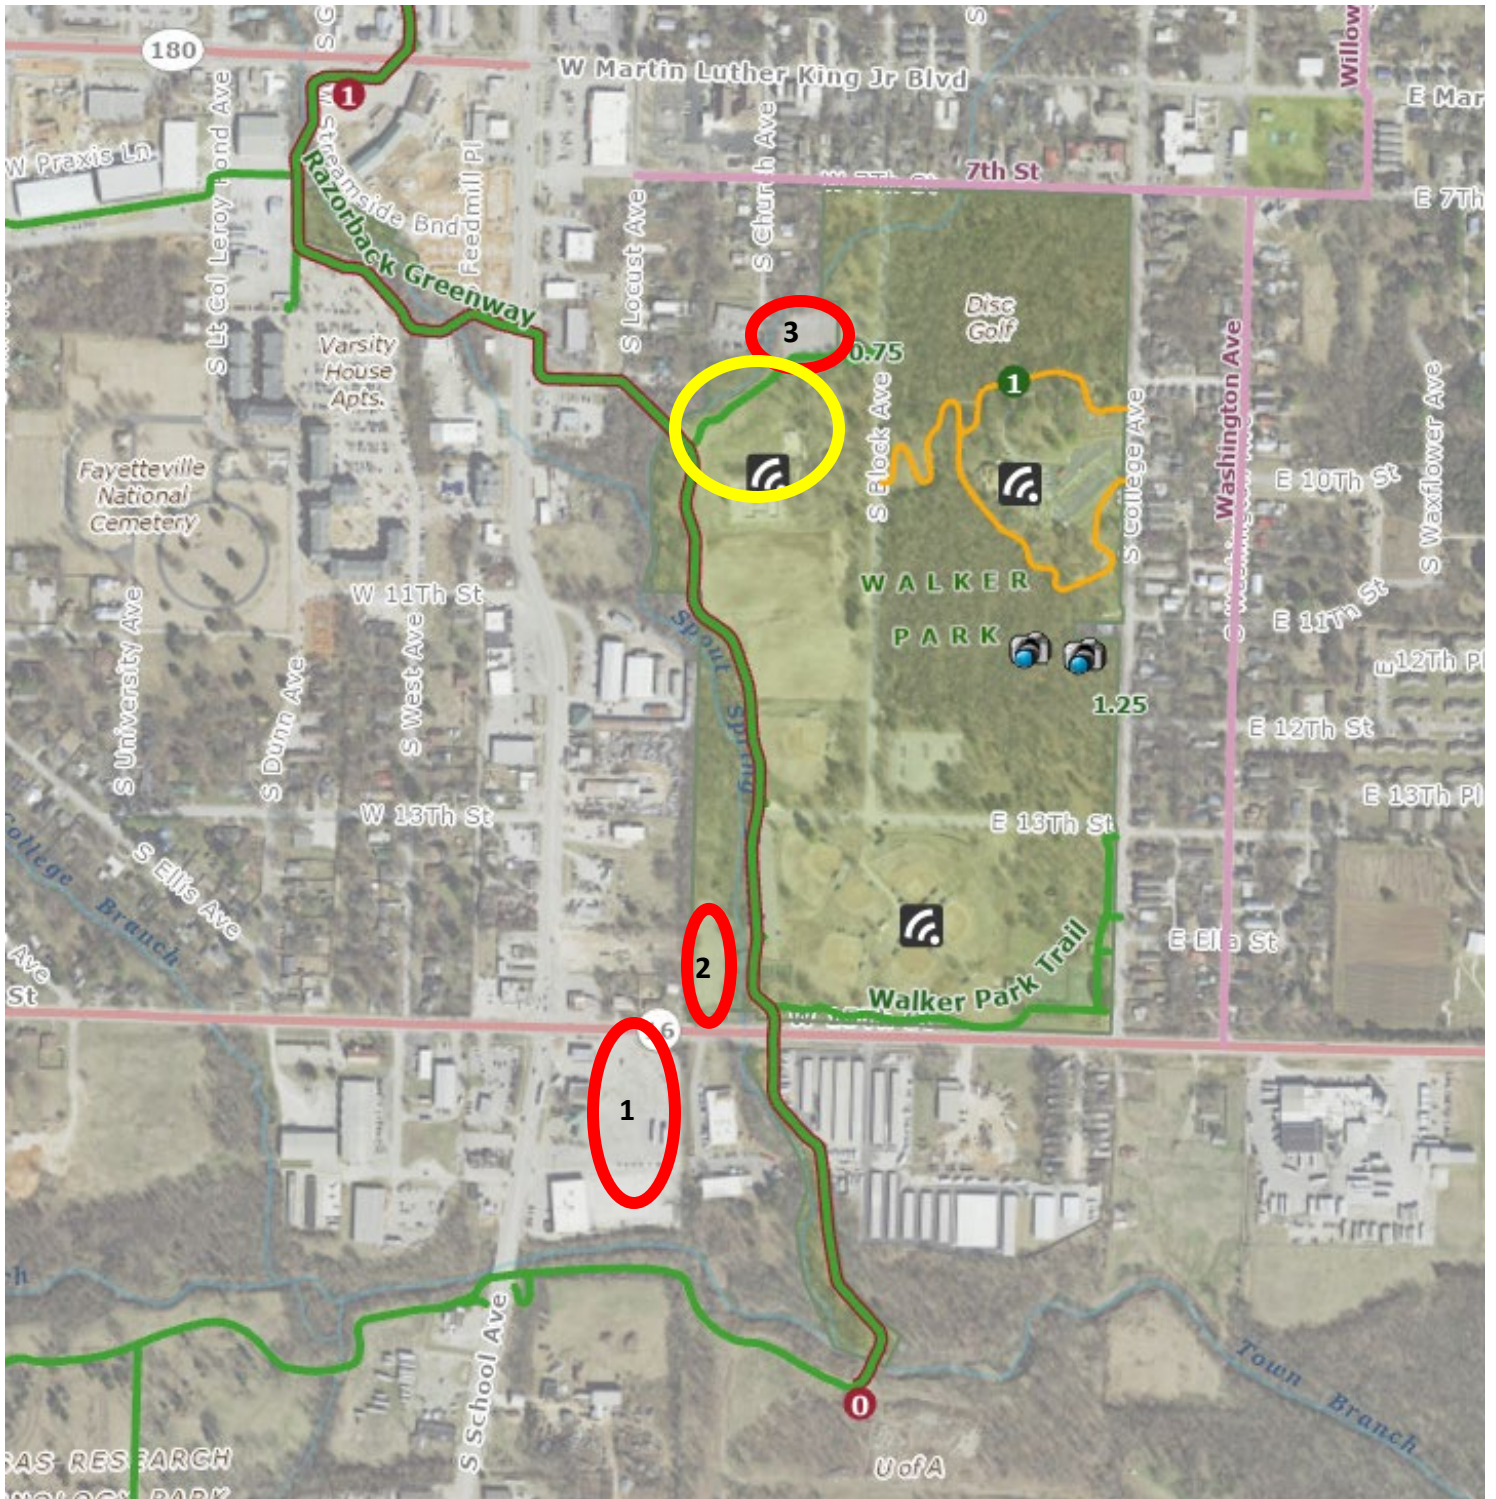

## Square 2 Square Bike Ride: Suggested parking locations for FAYETTEVILLE

- 1 – School Ave / 15<sup>th</sup> Street Lot
  - 2 – Walker Park (Horseshoe Pits) Parking Lot
  - 3 - Walker Park (North) Parking Lot
- Yellow Circle notes the event area