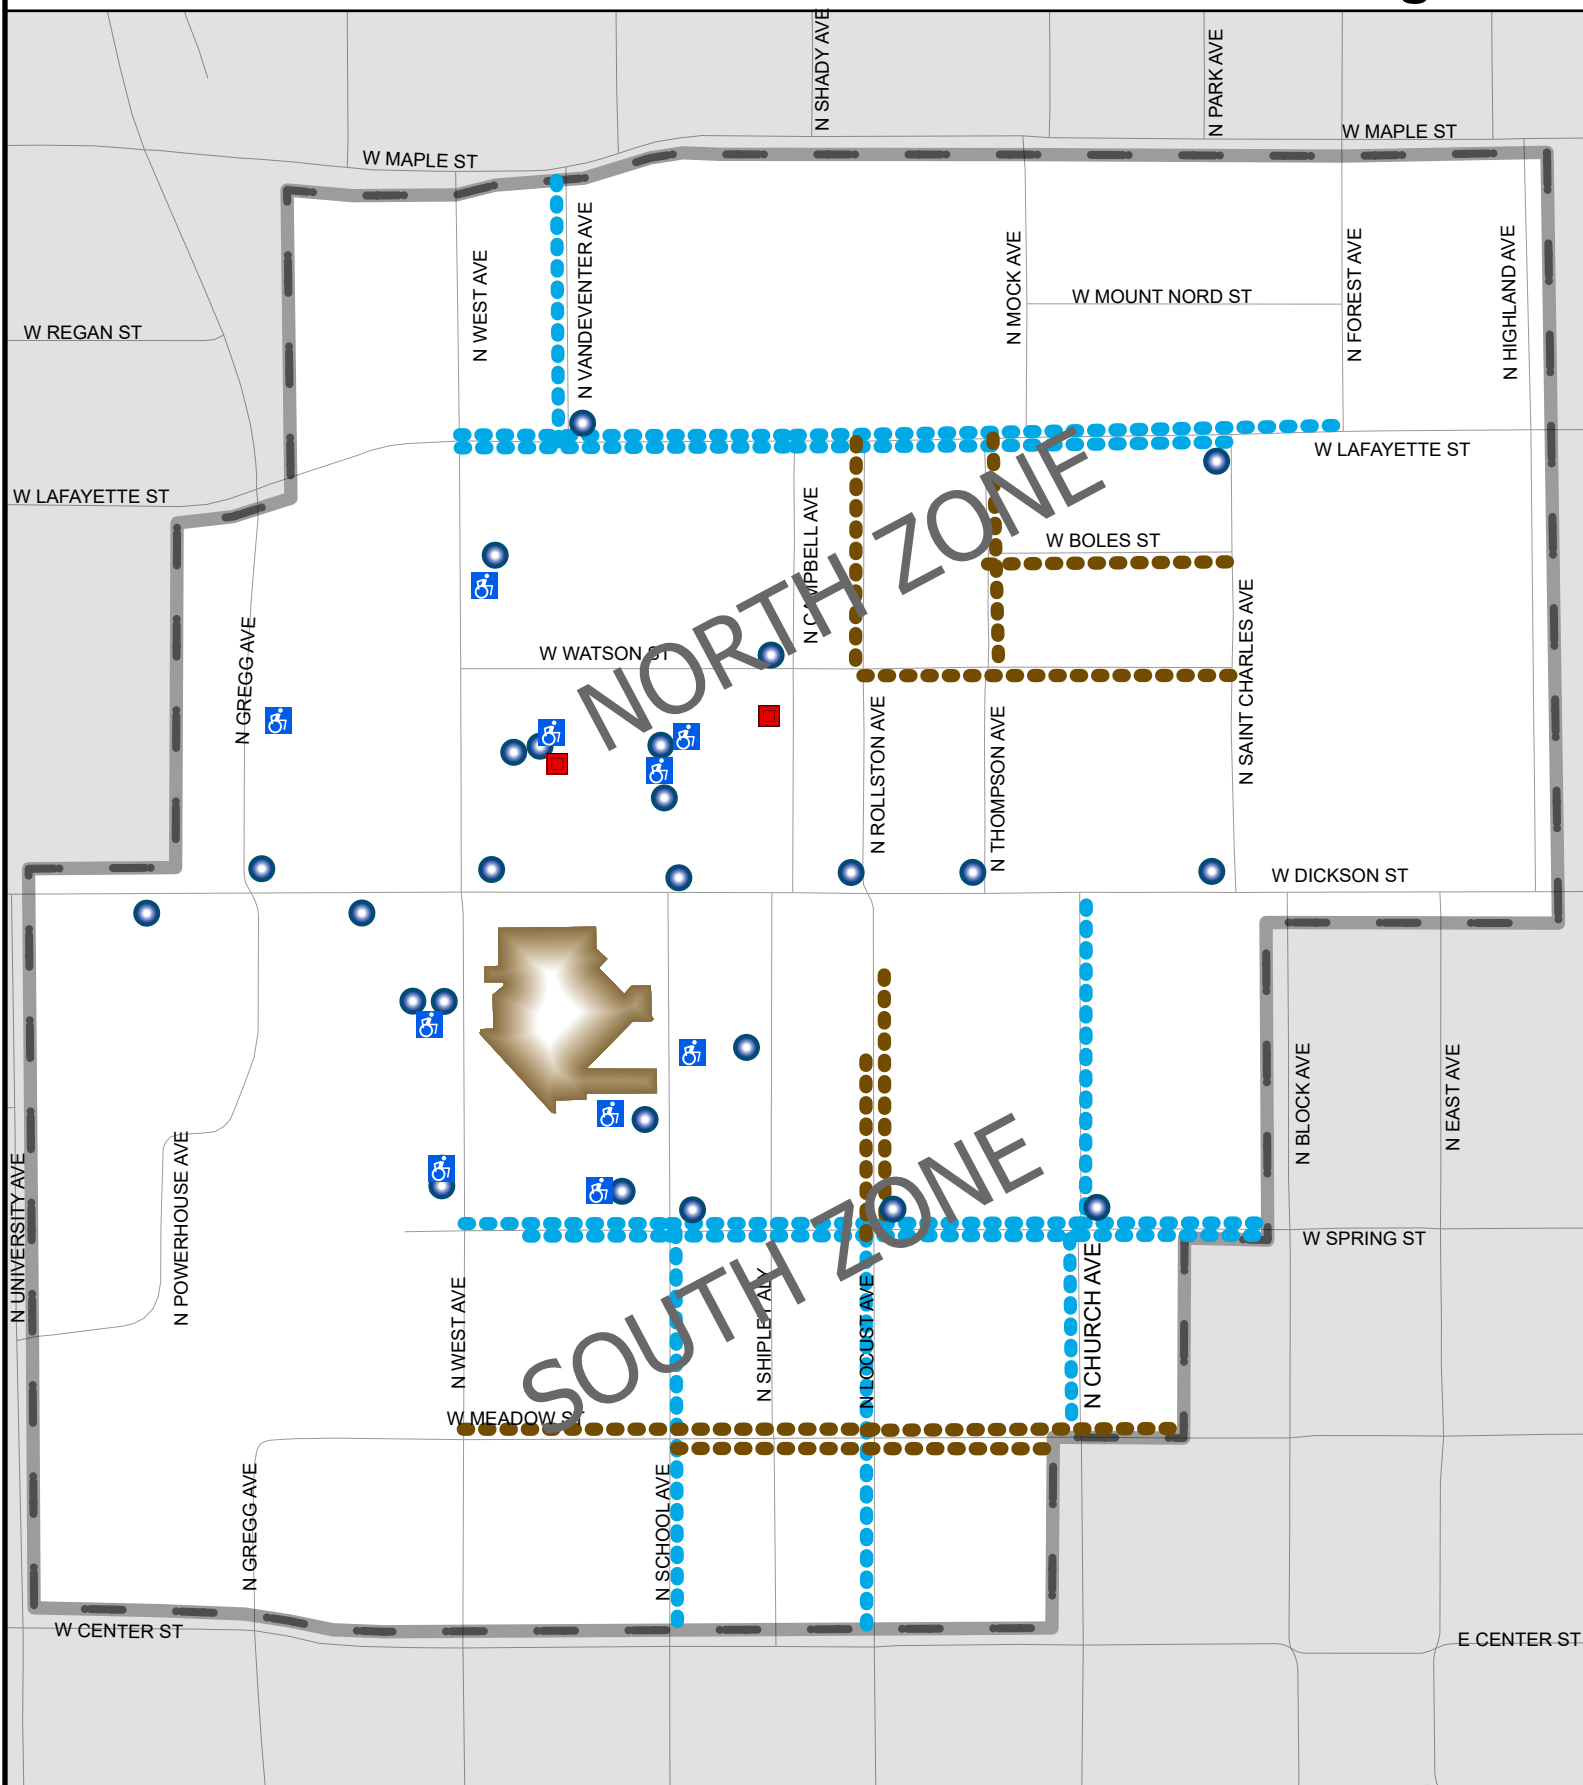

Entertainment District Residential Parking

- PAY STATION
- RED COURTESY BOX
- HANDICAP PARKING SPACES
- WALTON ARTS CENTER
- ENTERTAINMENT DISTRICT
- MIXED USE
- RESIDENTIAL PARKING

0 500 1,000 Feet