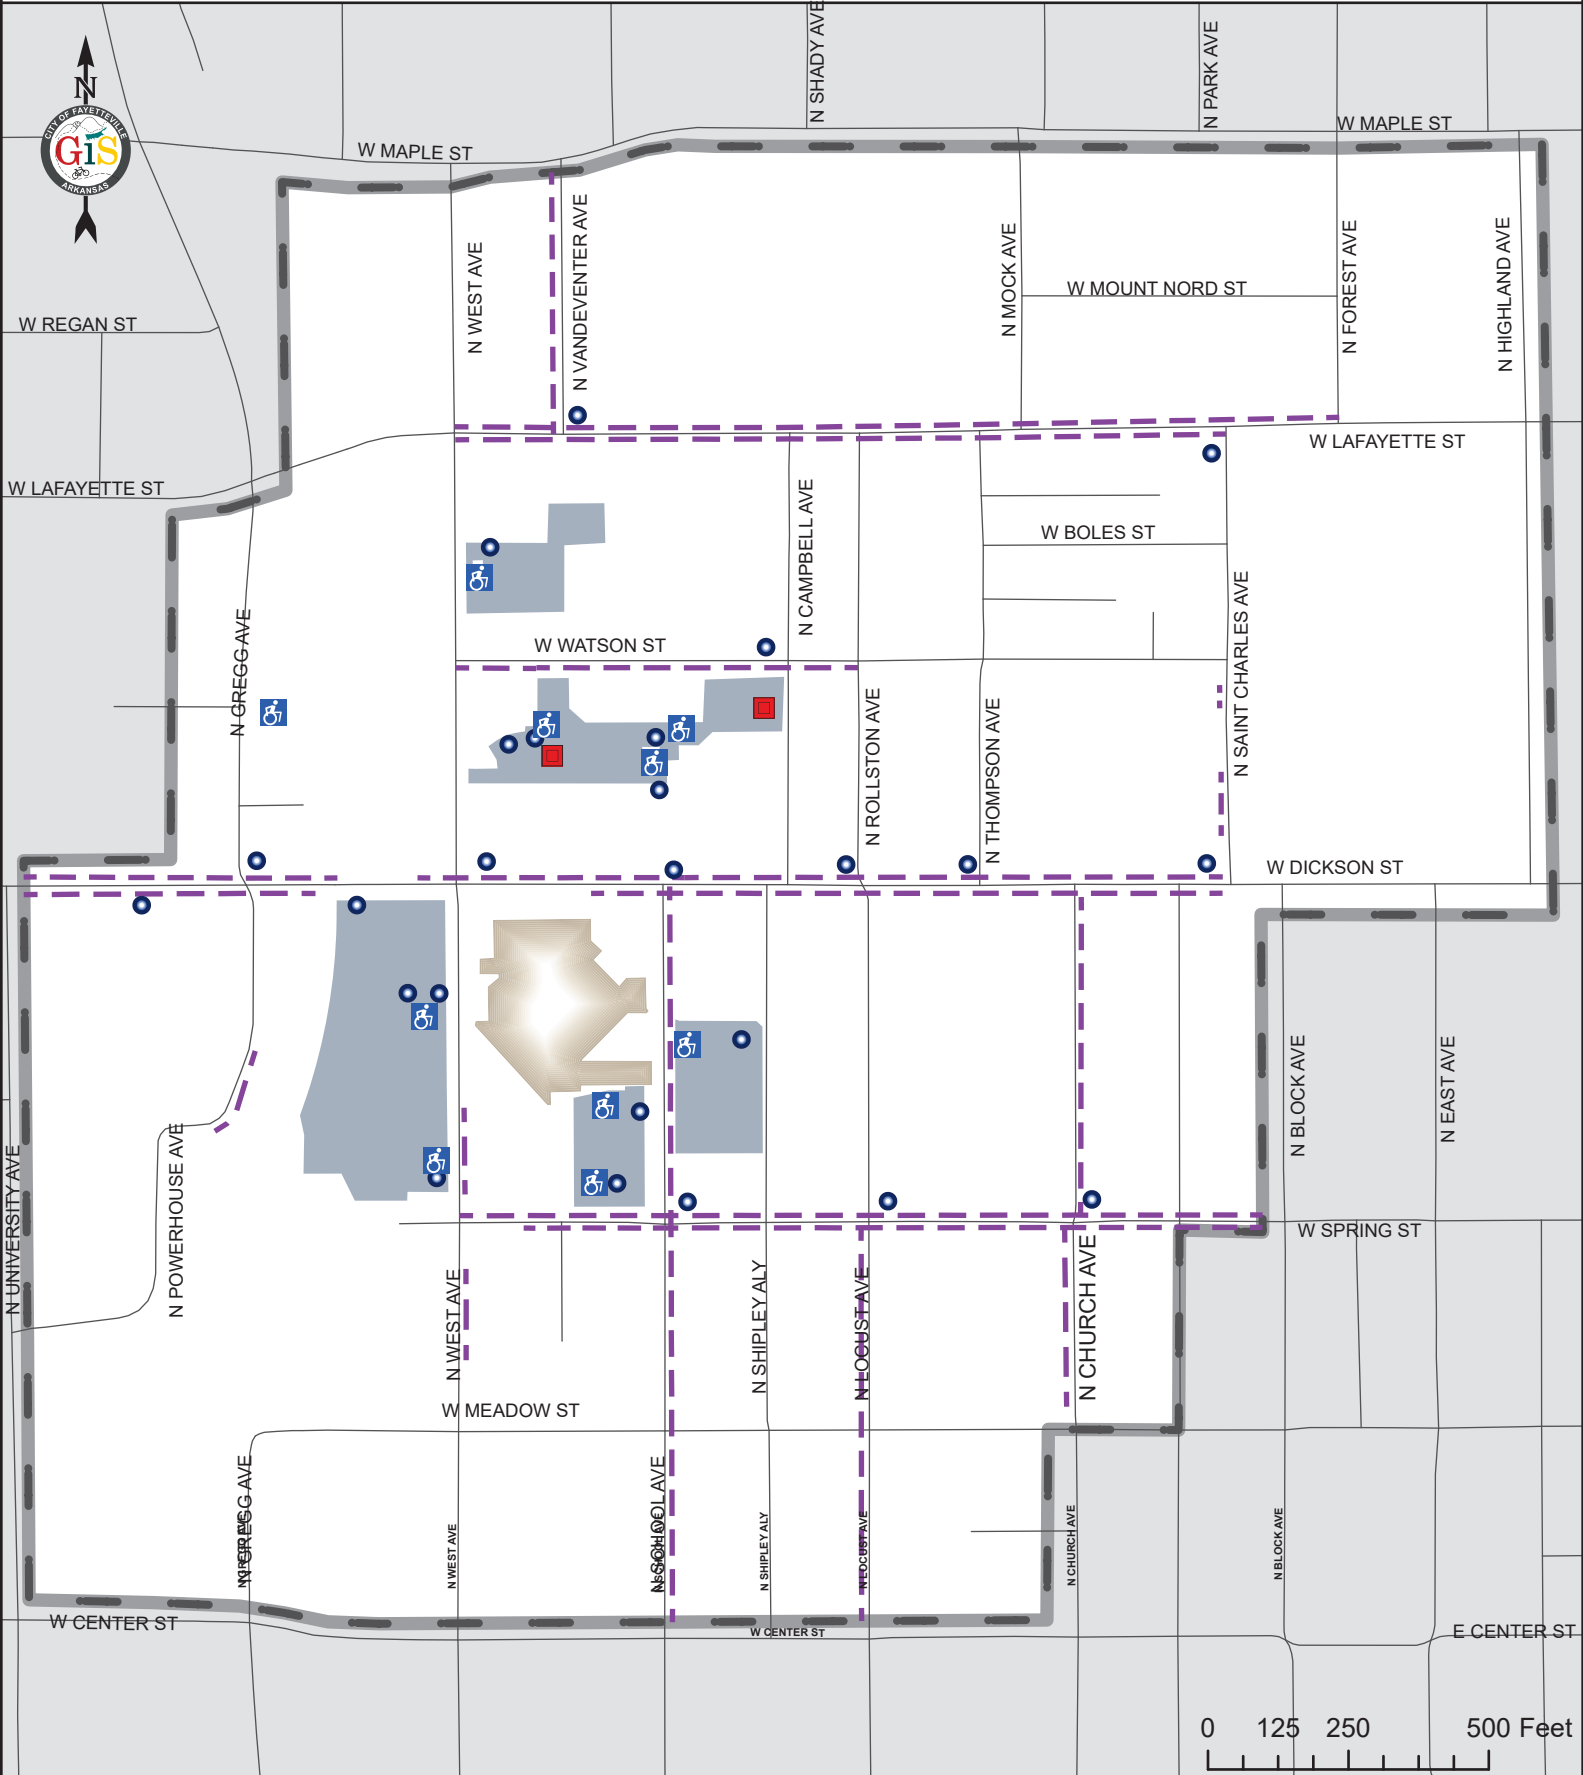

Entertainment District Parking

- PERMIT ELIGIBLE OFF-STREET
- PERMIT ELIGIBLE ON-STREET
- PAY STATION
- RED COURTESY BOX
- HANDICAP PARKING SPACES
- WALTON ARTS CENTER
- ENTERTAINMENT DISTRICT