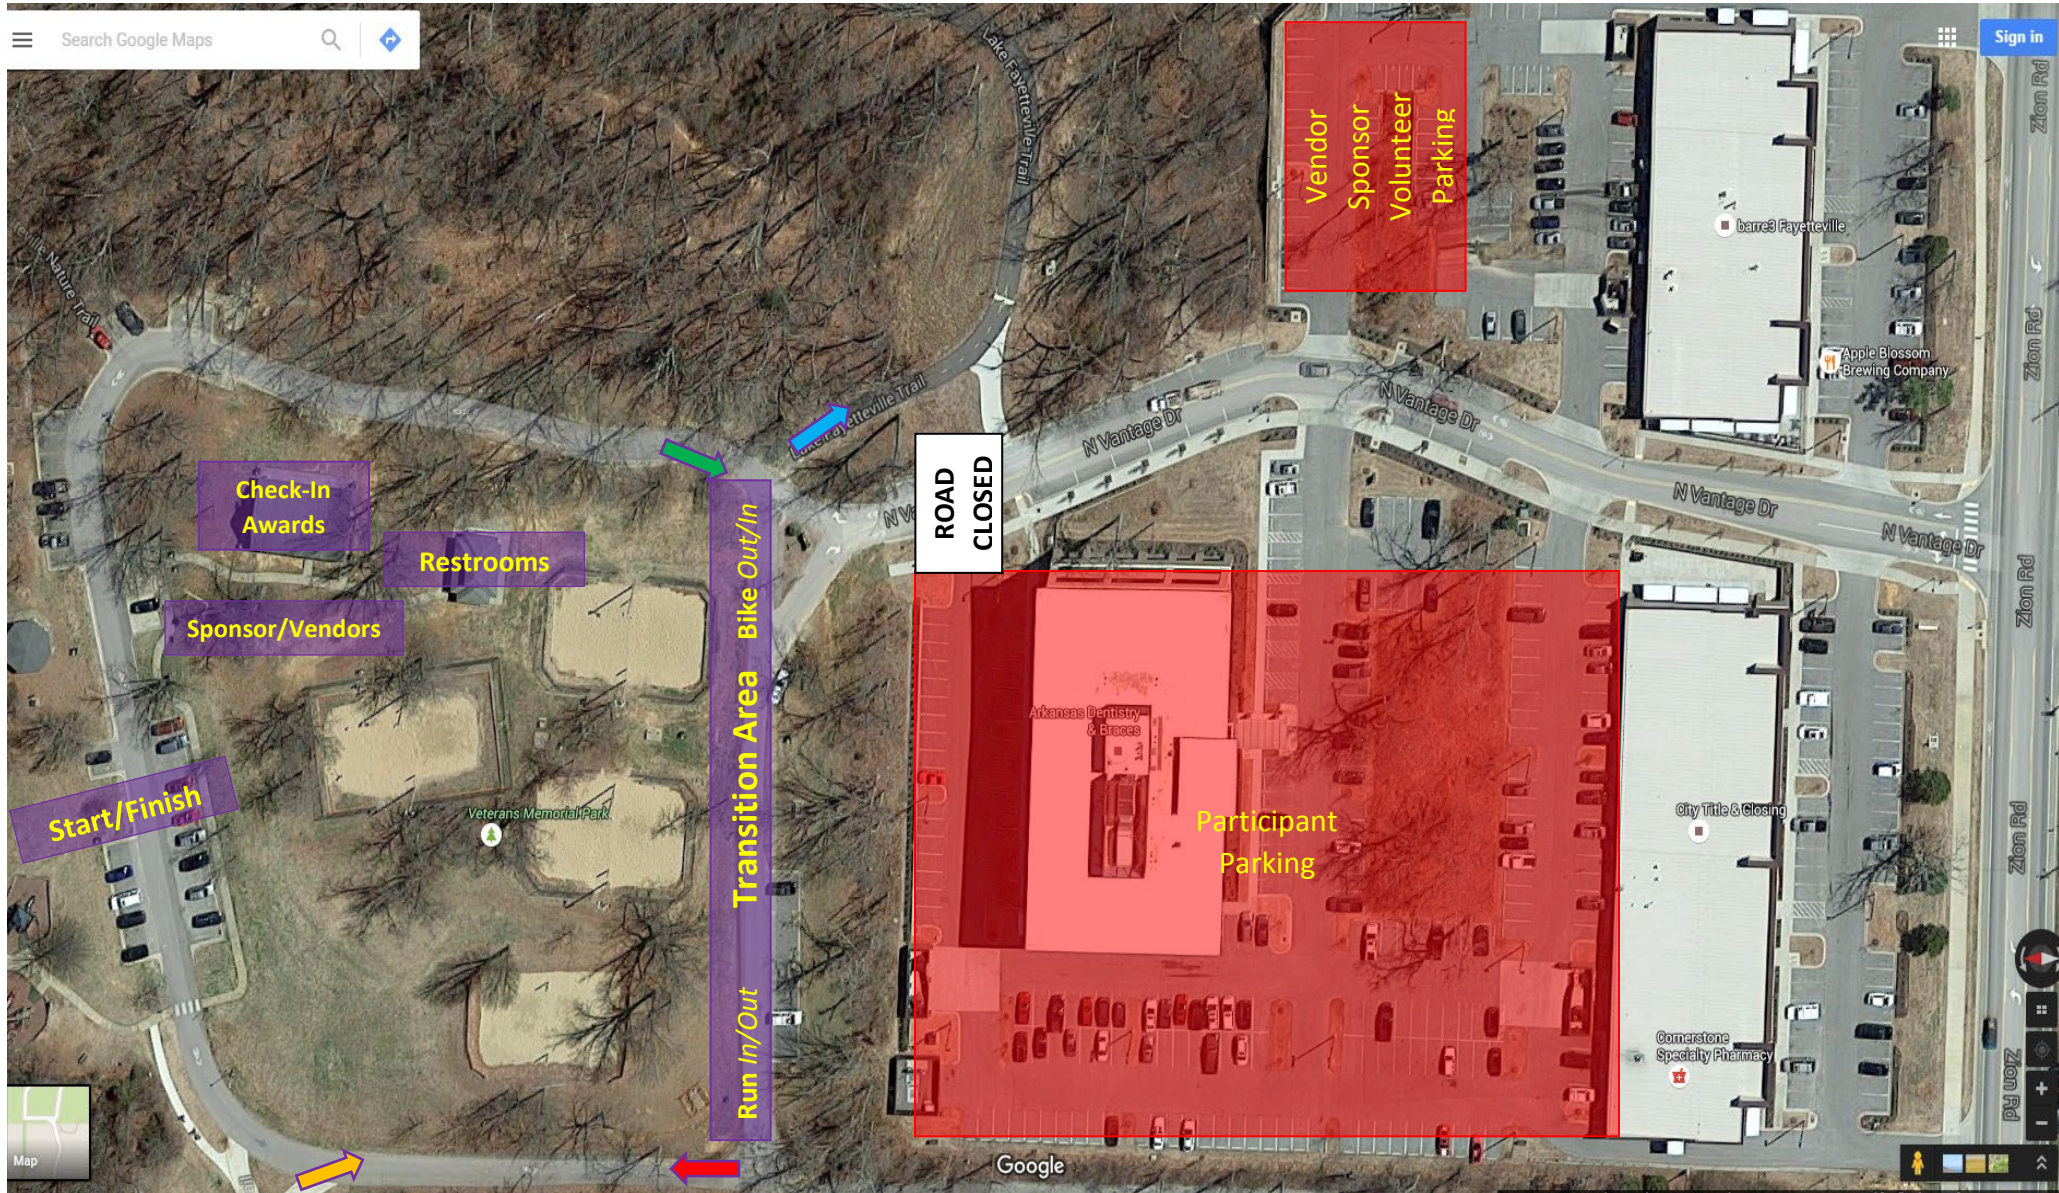

Ladies DU Fayetteville -- Overview of Event Area
(Veterans Memorial Park – 4451 N Vantage Dr. Fayetteville, AR)

 **RUN #1** return direction
 **RUN #2** start direction

 **BIKE** start direction
 **BIKE** return direction