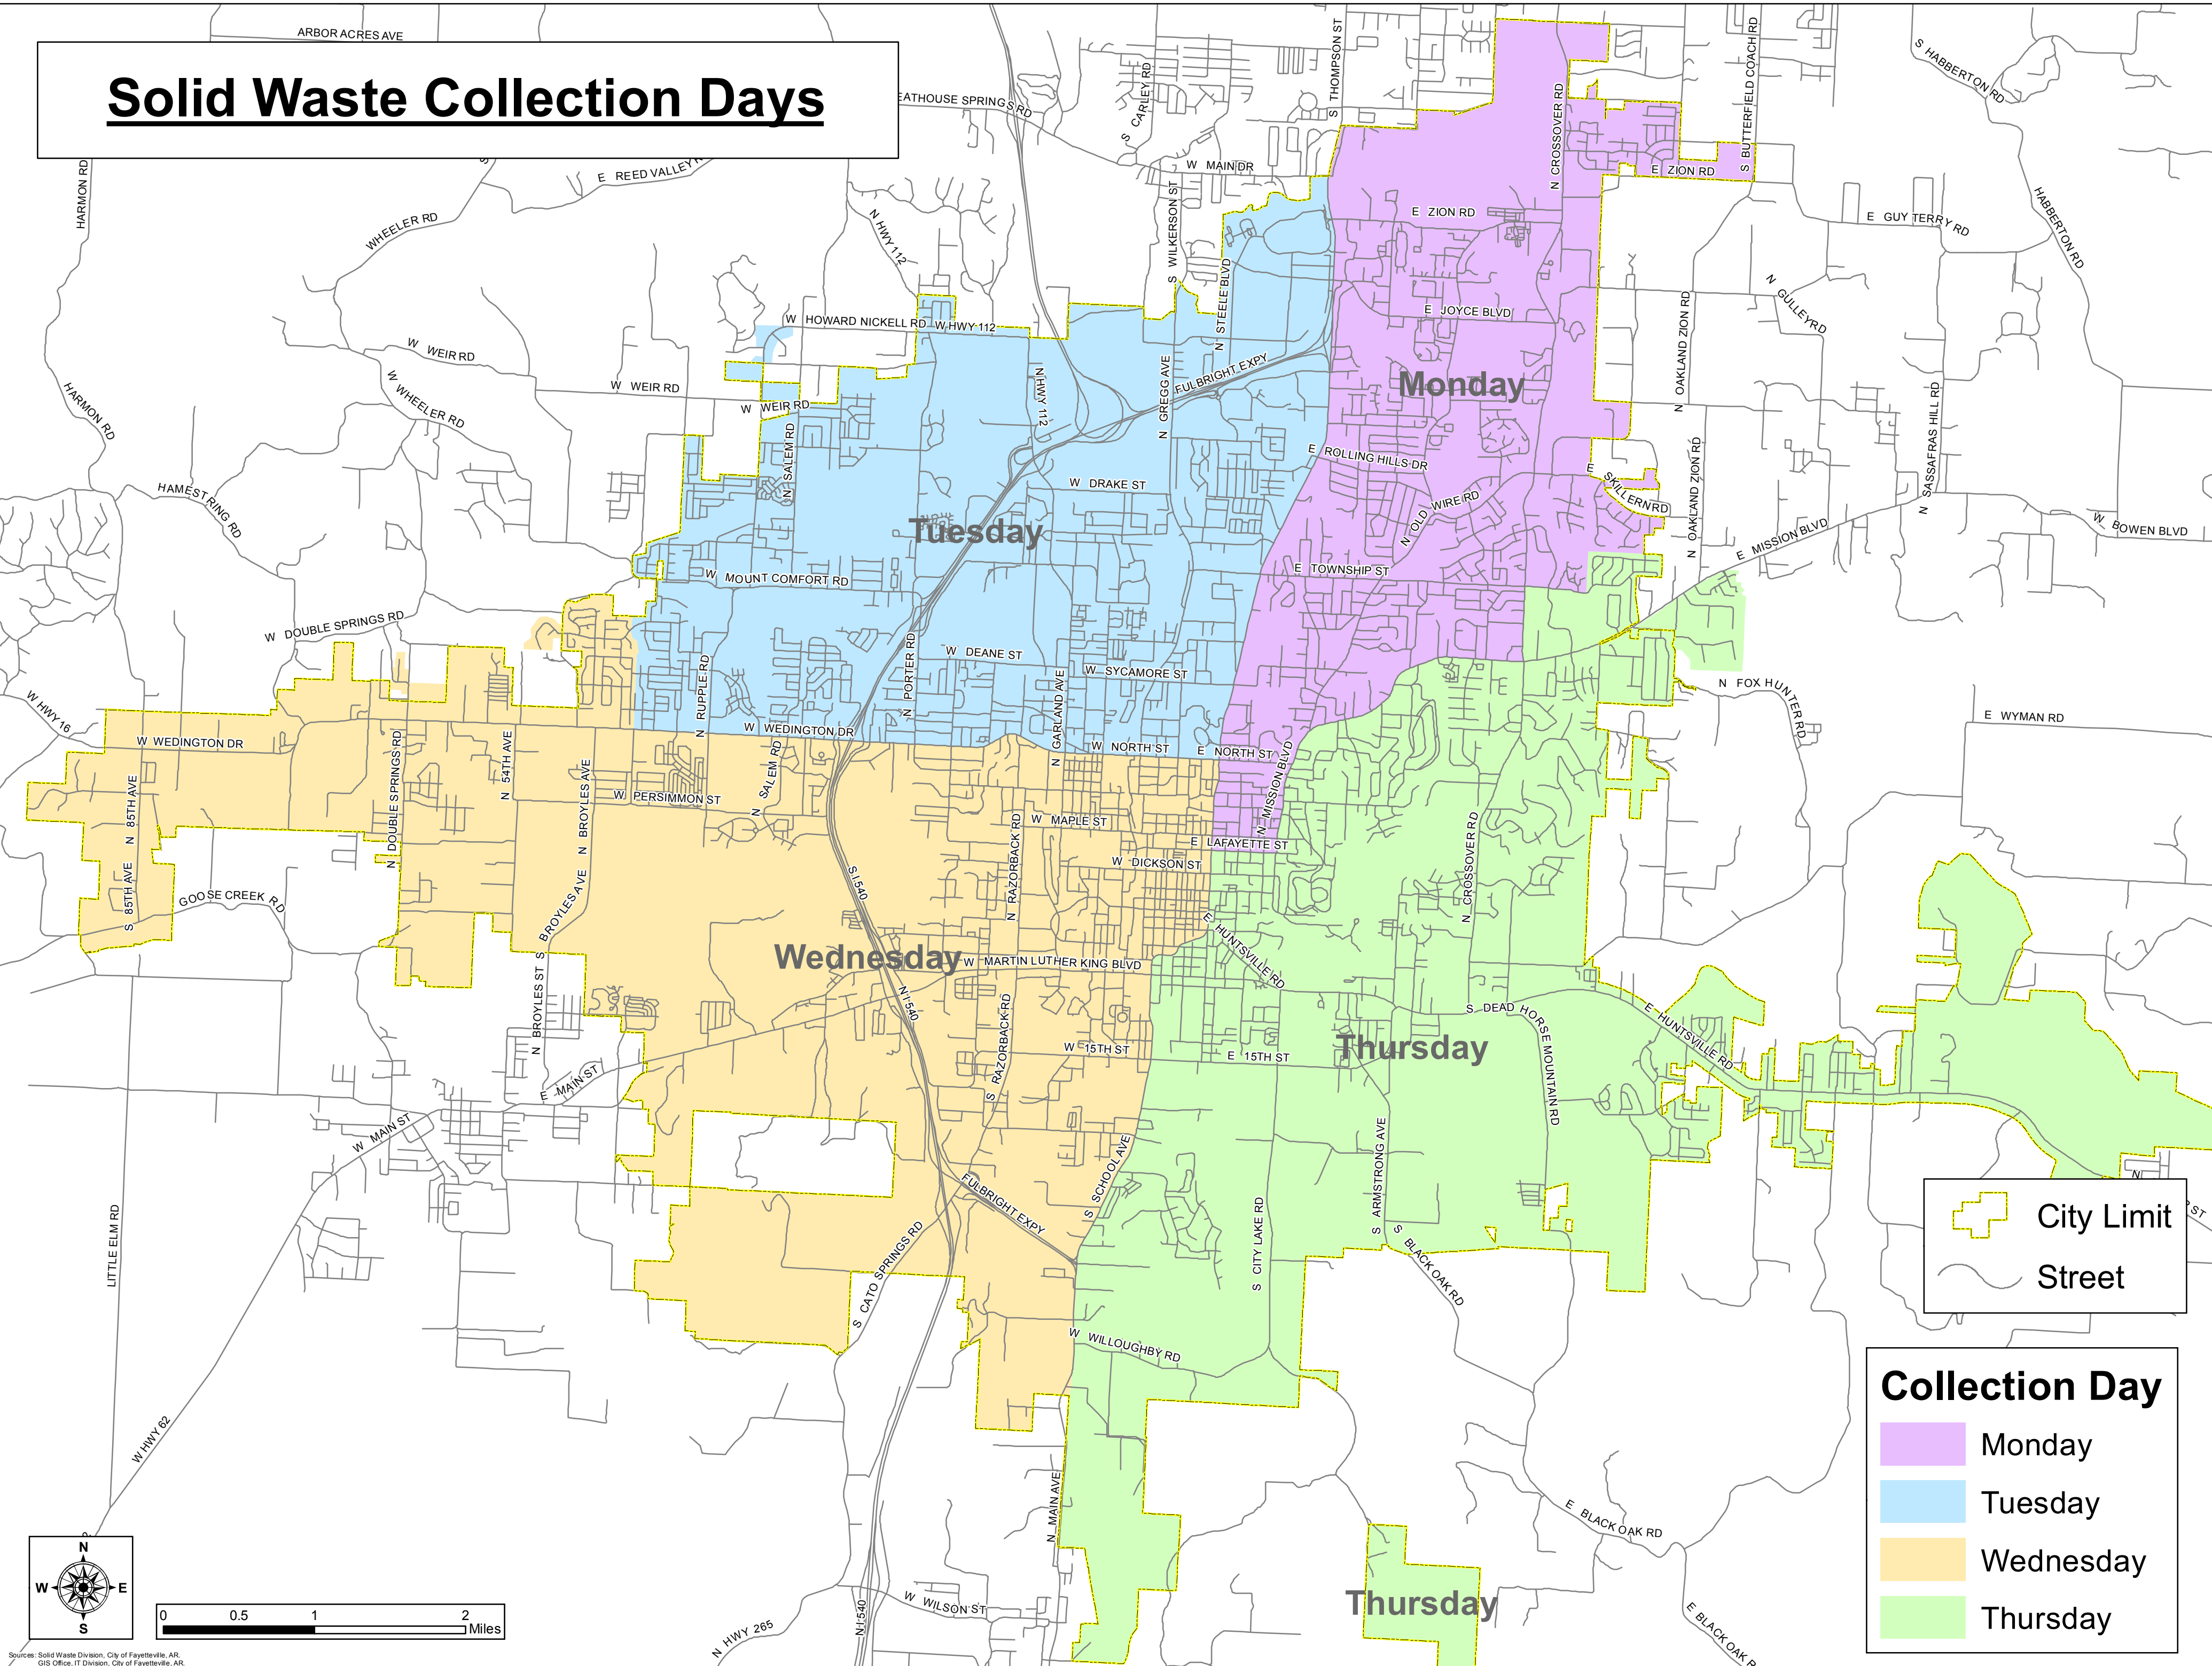

Solid Waste Collection Days

City Limit
Street

Collection Day

- Monday
- Tuesday
- Wednesday
- Thursday