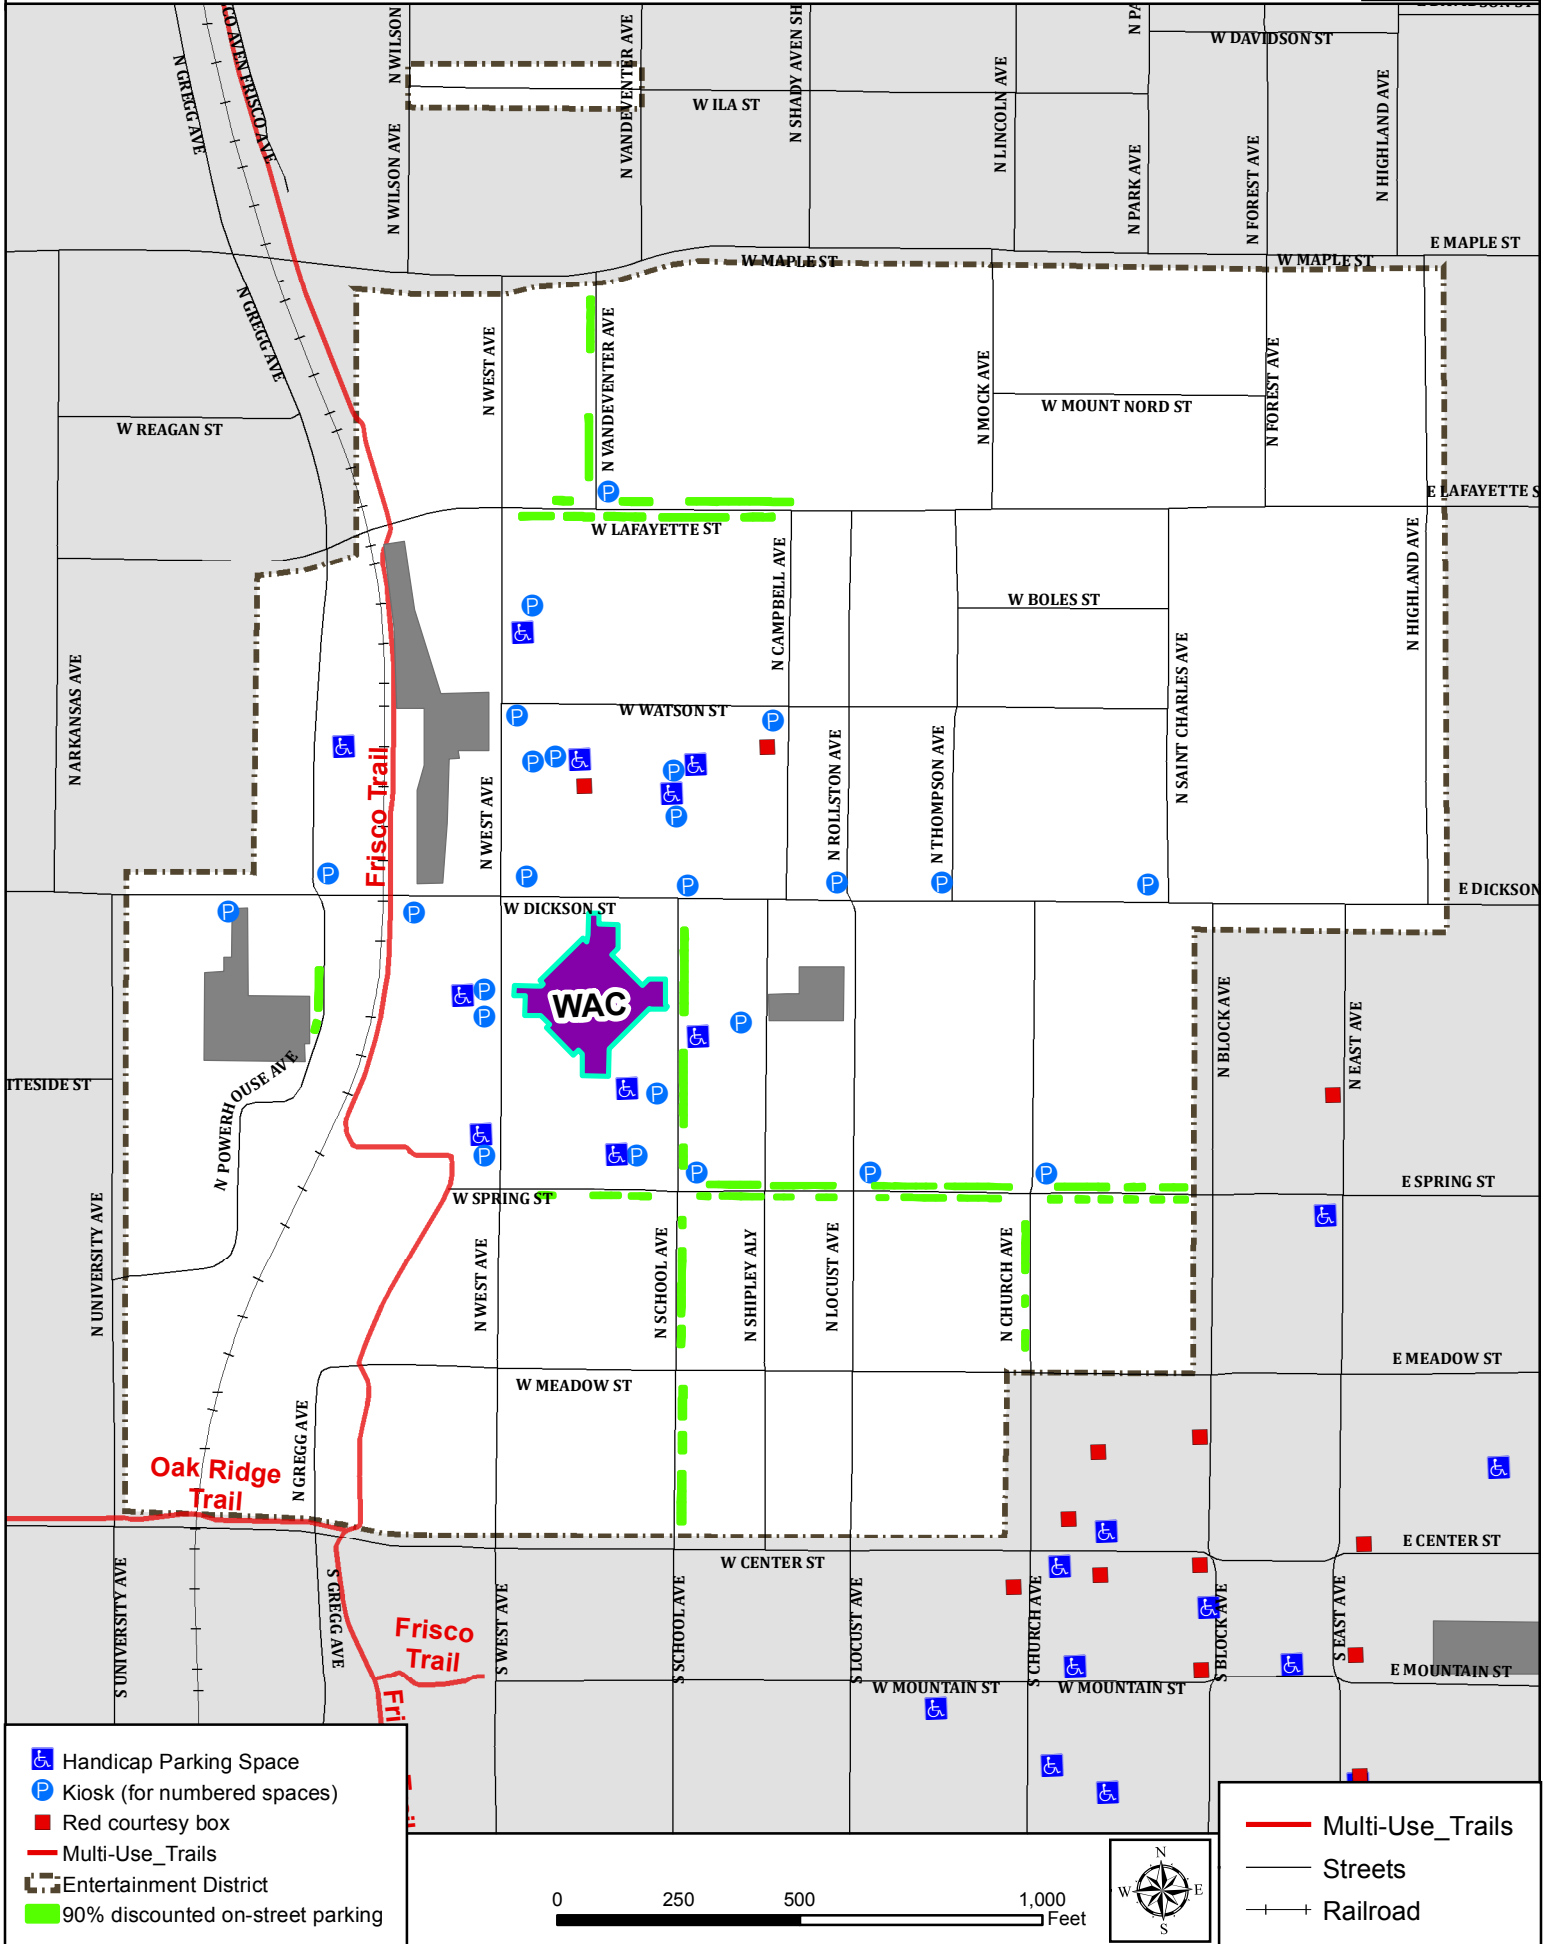

# ENTERTAINMENT DISTRICT EMPLOYEE DISCOUNT ON-STREET PARKING

- Handicap Parking Space
- Kiosk (for numbered spaces)
- Red courtesy box
- Multi-Use\_Trails
- Entertainment District
- 90% discounted on-street parking

- Multi-Use\_Trails
- Streets
- Railroad