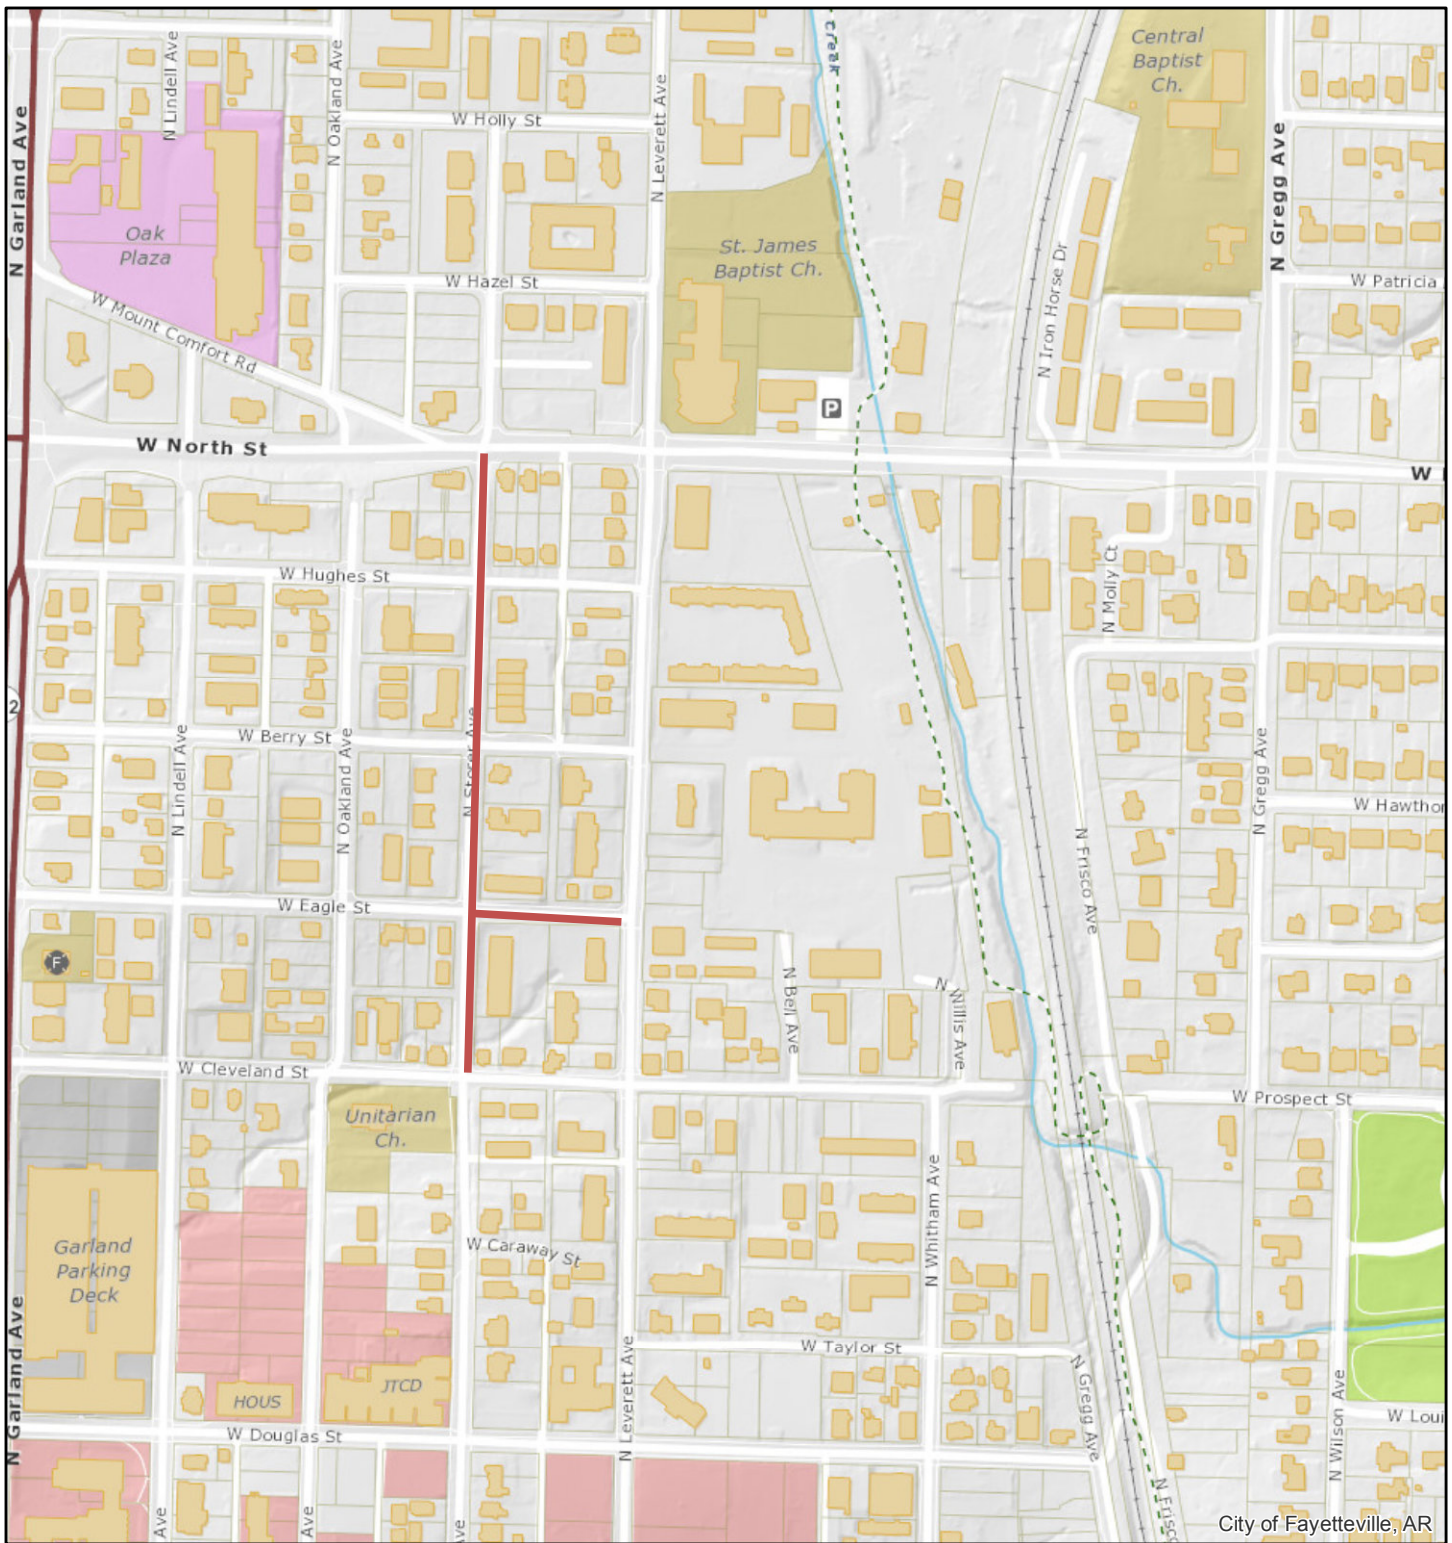

Fayetteville, AR

May 15, 2018

1:6,019

- Lake
- Stream
- Park
- Point of Interest