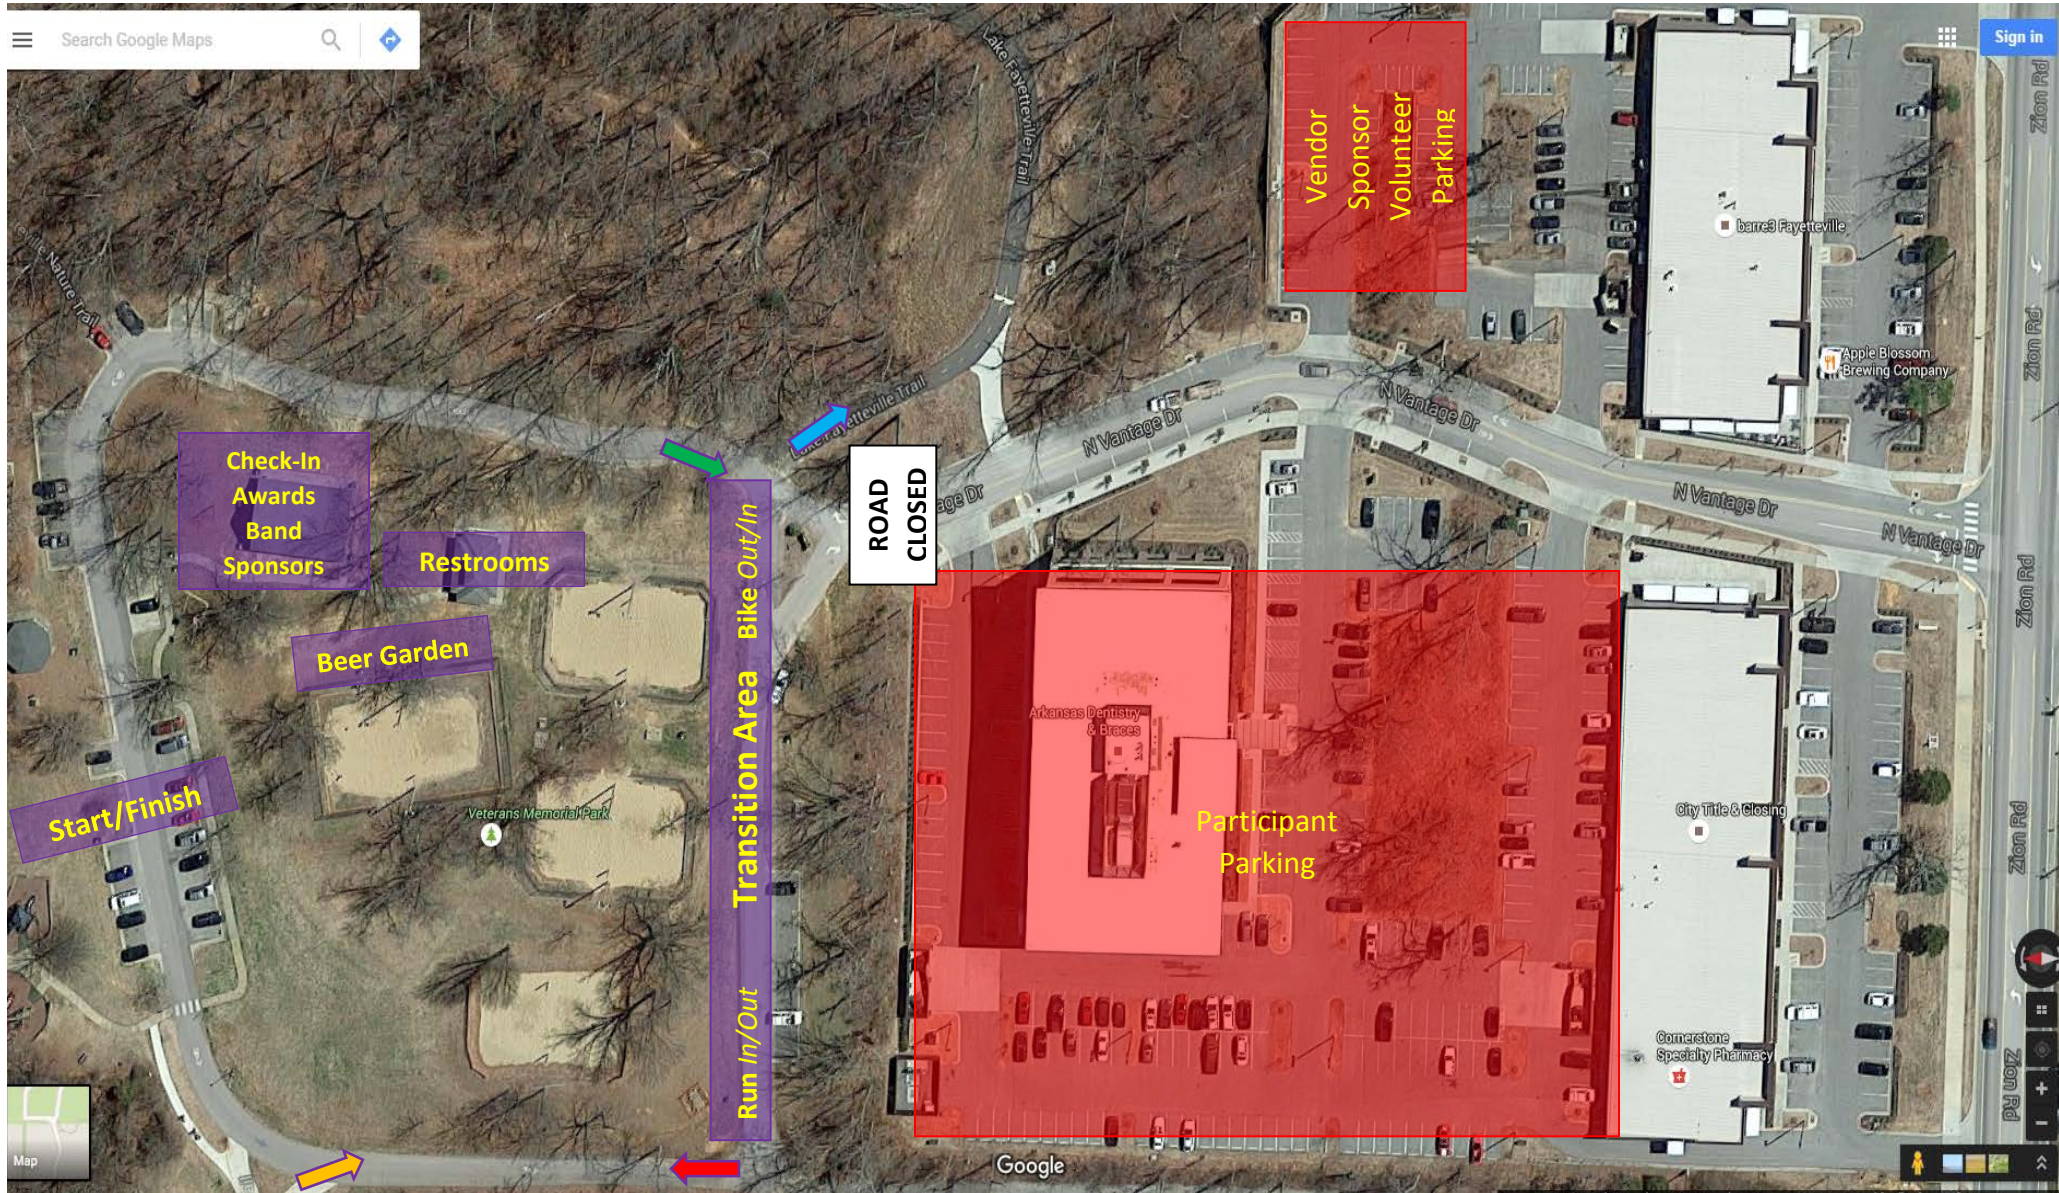

Ladies DU Fayetteville -- Overview of Event Area
(Veterans Memorial Park – Zion Rd / Vantage Dr. Fayetteville, AR)

 **RUN #1** return direction
 **RUN #2** start direction

 **BIKE** start direction
 **BIKE** return direction