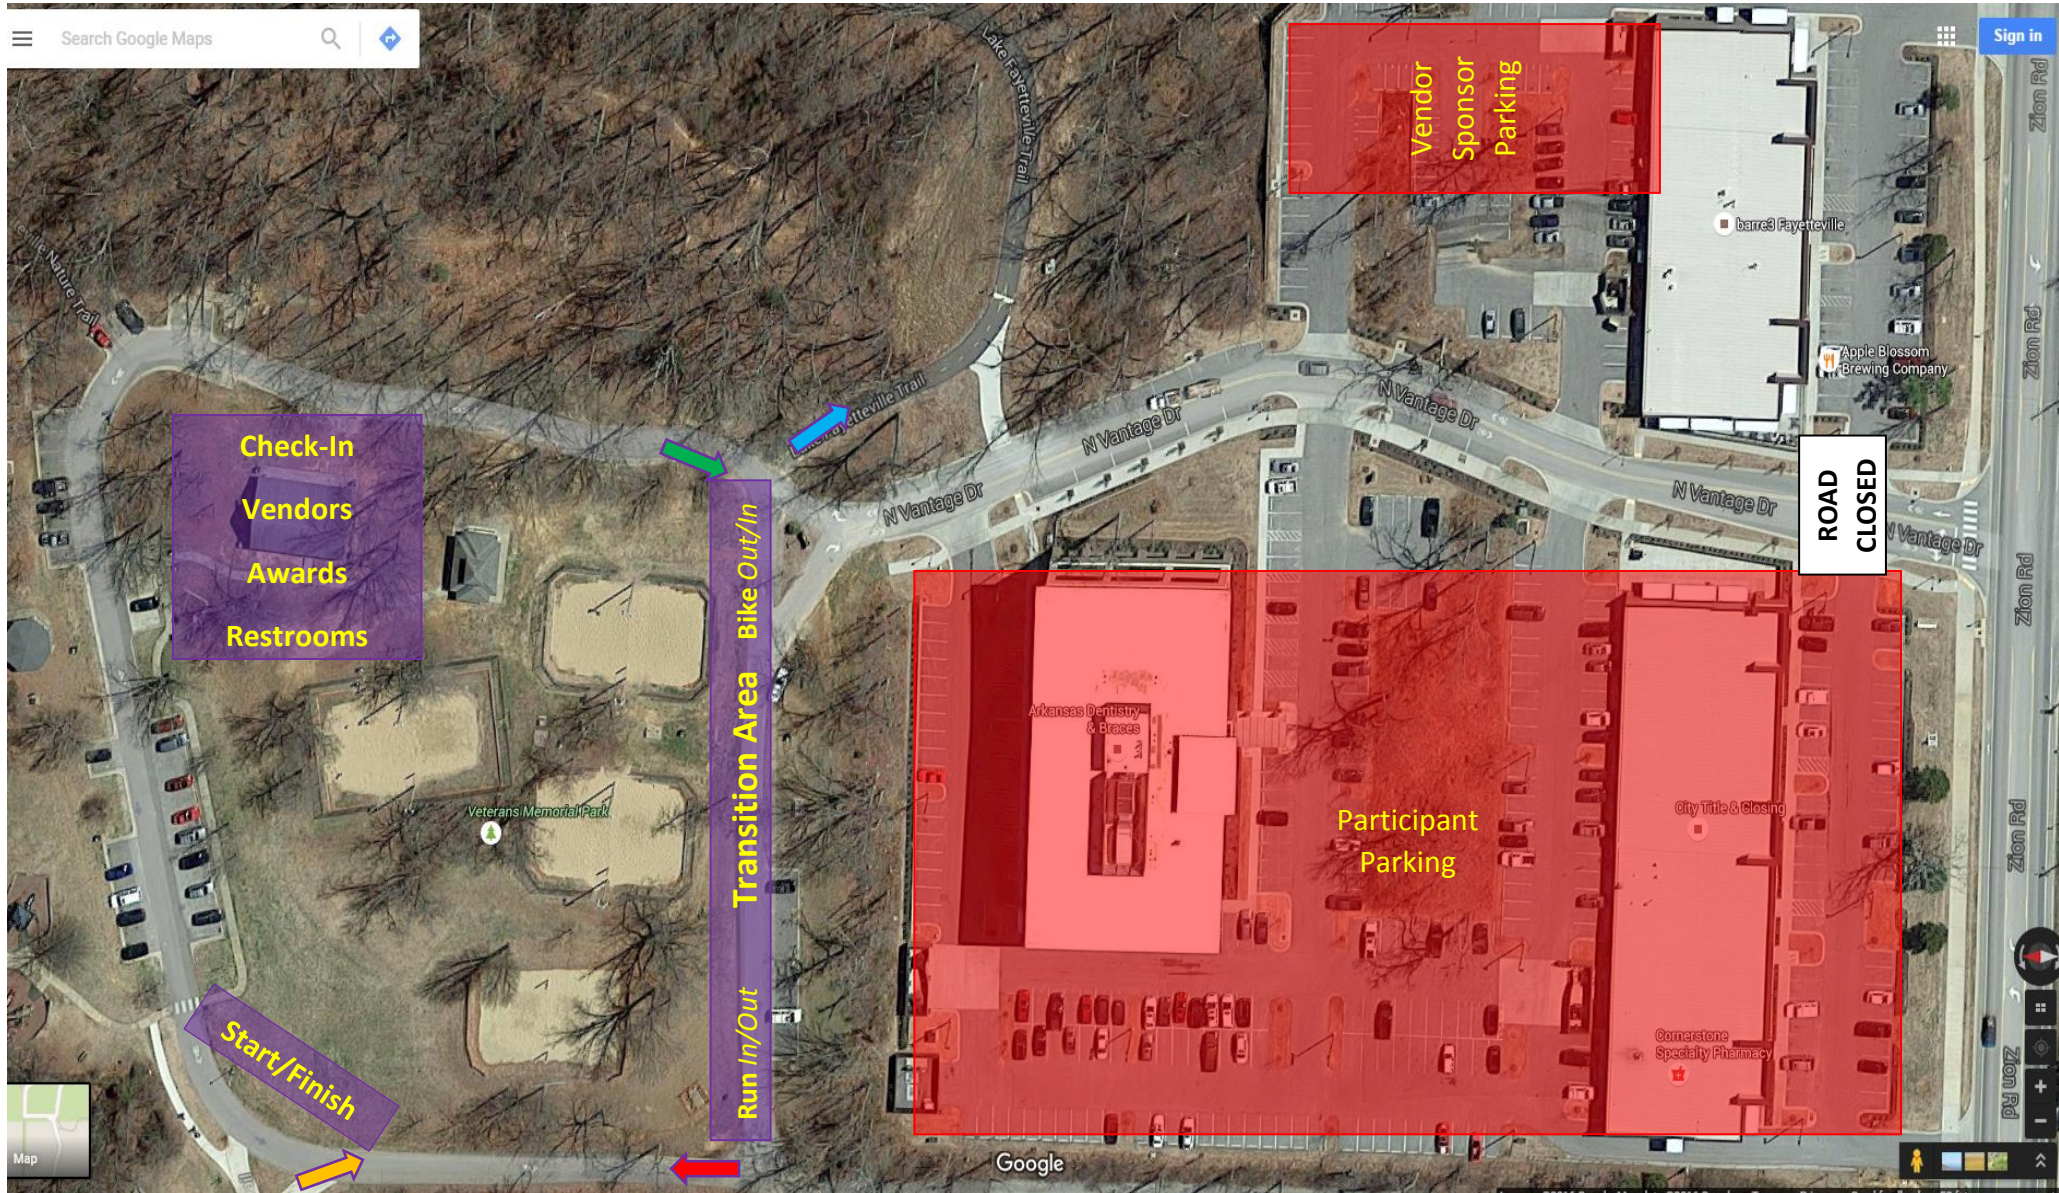

**Ladies DU Fayetteville -- Overview of Event Area**  
**(Veterans Memorial Park – Zion Rd / Vantage Dr. Fayetteville, AR)**

 **RUN #1** return direction  
 **RUN #2** start direction

 **BIKE** start direction  
 **BIKE** return direction